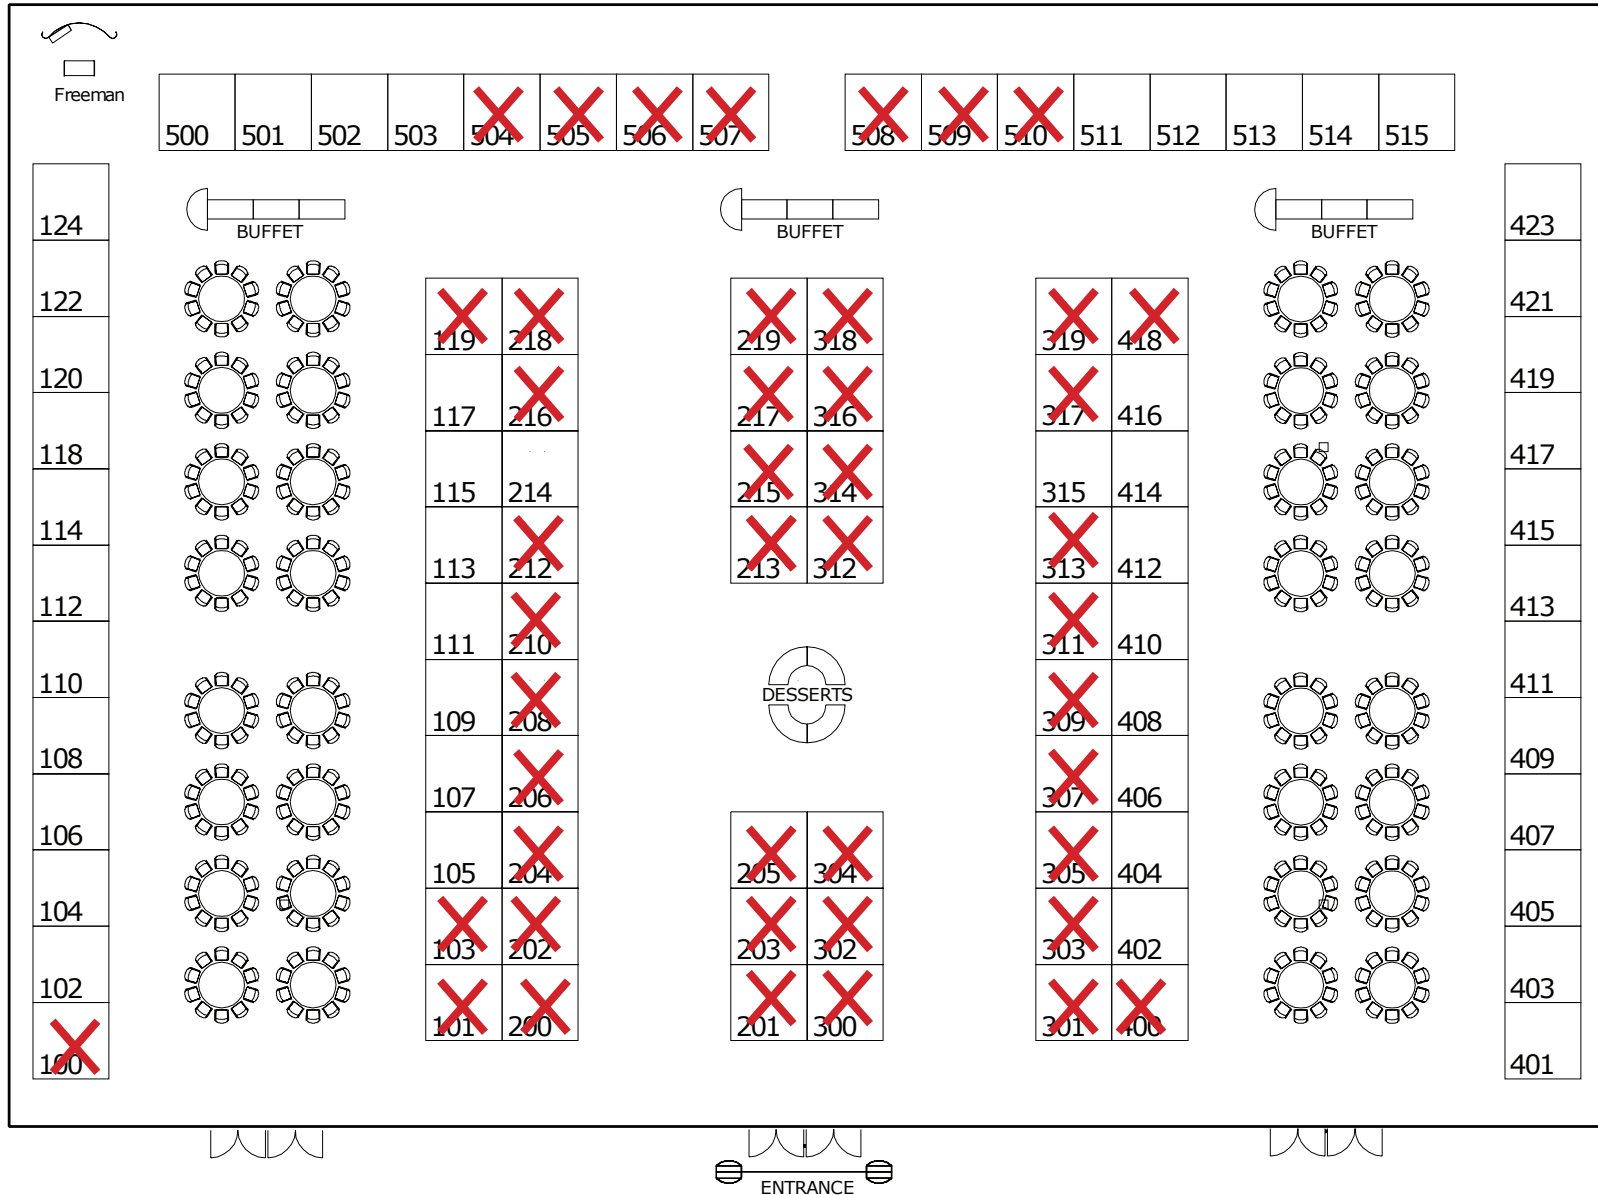

Fantasia Ballroom G-H-J
Disney's Contemporary Resort
Lake Buena Vista, Florida

Exhibitor List	Booth #
ABO-NCLE	506, 507
A&A Optical	215
ABB Optical Group	217
Alcon Laboratories	202
Art Optical	301
Aspex Eyewear Group	319
B+L Specialty Vision	101
BluTech Lenses	216
Carl Zeiss Vision	219
ClearVision	311
CLSA	504
Contamac	204
Demandforce	304
Europa Eyewear	201, 300
Eyes of Faith Optical	119
Eyenetra	314
HOYA	316
iMatrix	206
Innexus® by Innereactive	213, 312
Kenmark Eyewear	212
Laramy-K Optical	510
Luxtotta	210
Menicon America	303
Miraflex	418
Modern Optical	100
Mondottica	305, 307
My Vision Express	400
NAO	505
National Vision	309
NFOS	509
OAA	508
Oculus, Inc.	208
Sihouette International	103
Stormin' Norman Opt Sup	302
SynergEyes	218
TruForm Optics	313
VisionEase	317
Visionary Optics	200
X-Cel Specialty Contacts	203
Younger Optics	205
Zyloware Eyewear	318

 Booth Unavailable