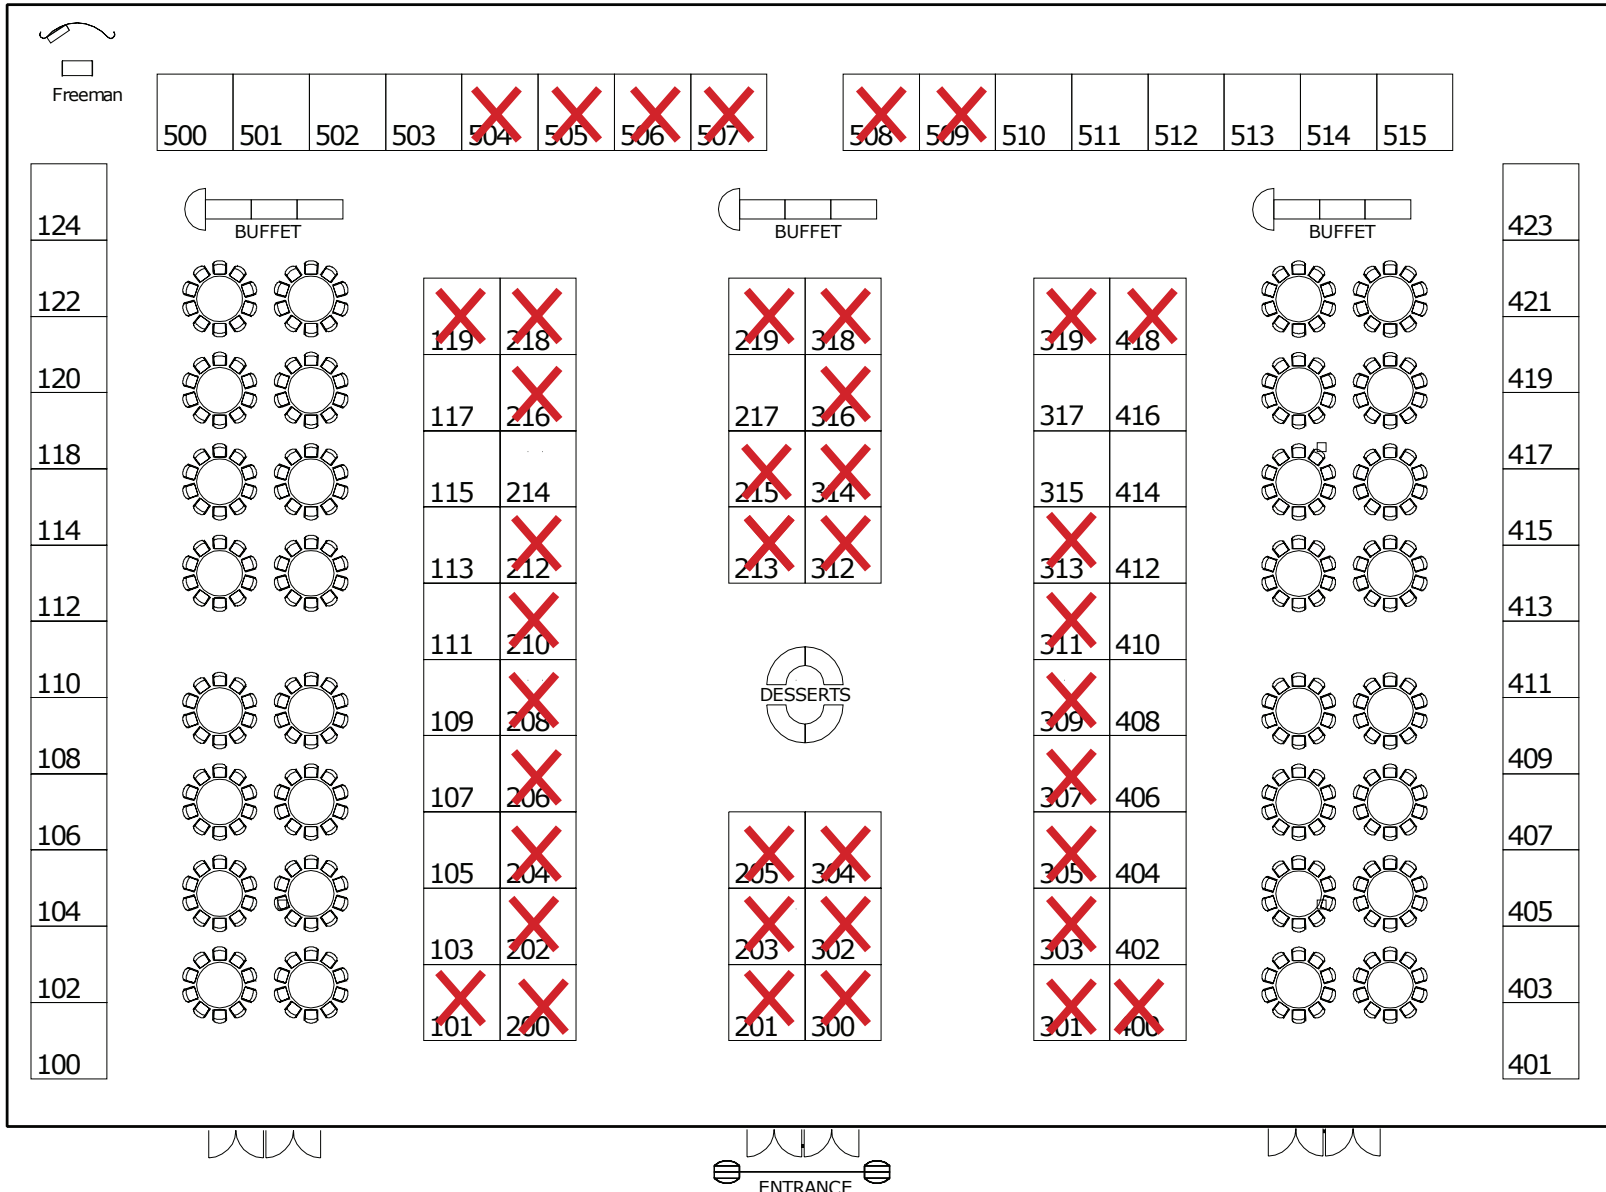

## Fantasia Ballroom G-H-J Disney's Contemporary Resort Lake Buena Vista, Florida

Exhibitor List	Booth #
ABO-NCLE	506, 507
A&A Optical	215
Alcon Laboratories	202
Art Optical	301
Aspex Eyewear Group	319
B+L Specialty Vision	101
BluTech Lenses	216
Carl Zeiss Vision	219
ClearVision	311
CLSA	504
Contamac	204
Demandforce	304
Europa Eyewear	201, 300
Eyes of Faith Optical	119
EyeNetra	314
HOYA	316
iMatrix	206
Innexus <sup>®</sup> by Innereactive	213, 312
Kenmark Eyewear	212
Luxottica	210
Menicon America	303
Miraflex	418
Mondottica	305, 307
My Vision Express	400
NAO	505
National Vision	309
NFOS	509
OAA	508
Oculus, Inc.	208
Stormin' Norman Opt Sup	302
SynergEyes	218
TruForm Optics	313
Visionary Optics	200
X-Cel Specialty Contacts	203
Younger Optics	205
Zyloware Eyewear	318

X Booth Unavailable