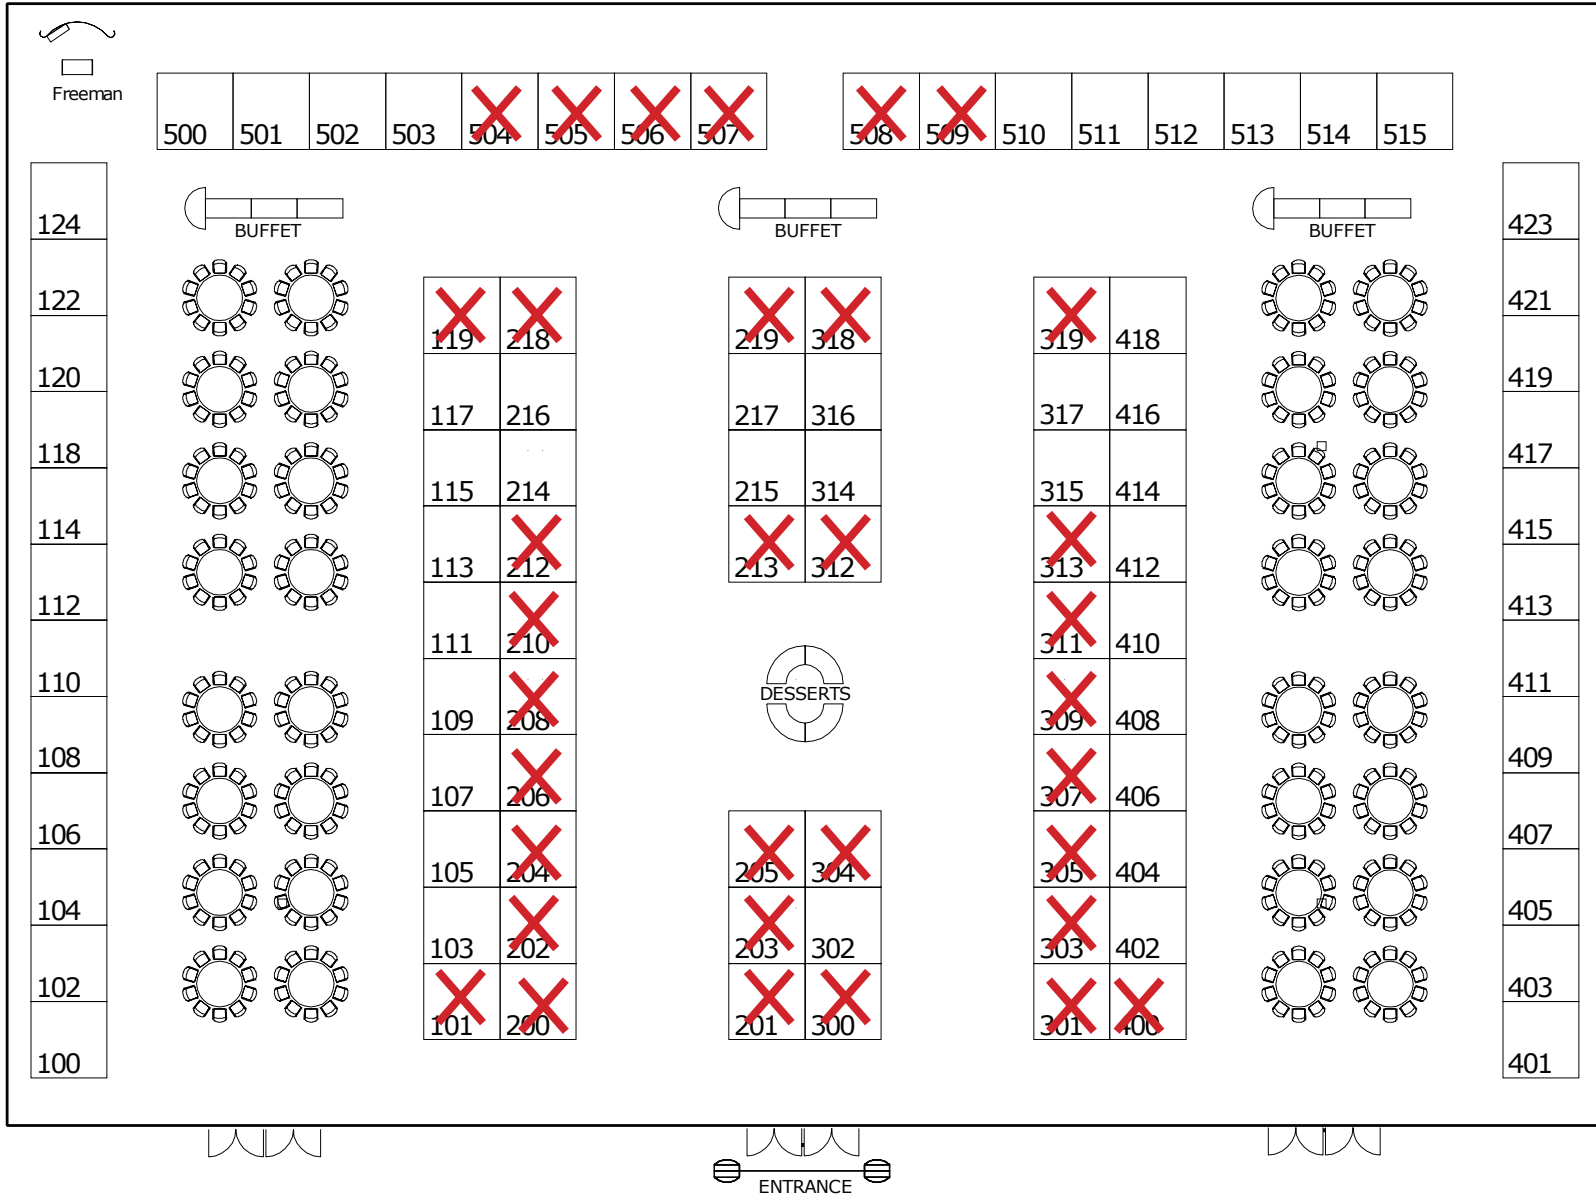

Fantasia Ballroom G-H-J Disney's Contemporary Resort Lake Buena Vista, Florida

Exhibitor List	Booth #
ABO-NCLE	506, 507
Alcon Laboratories	202
Art Optical	301
Aspex Eyewear Group	319
B+L Specialty Vision	101
Carl Zeiss Vision	219
ClearVision	311
CLSA	504
Contamac	204
Demandforce	304
Europa Eyewear	201, 300
Eyes of Faith Optical	119
iMatrix	206
Innexus [®] by Innereactive	213, 312
Kenmark Eyewear	212
Luxottica	210
Menicon America	303
Mondottica	305, 307
My Vision Express	400
NAO	505
National Vision	309
NFOS	509
OAA	508
Oculus, Inc.	208
SynergEyes	218
TruForm Optics	313
Visionary Optics	200
X-Cel Specialty Contacts	203
Younger Optics	205
Zyloware Eyewear	318

X Booth Unavailable